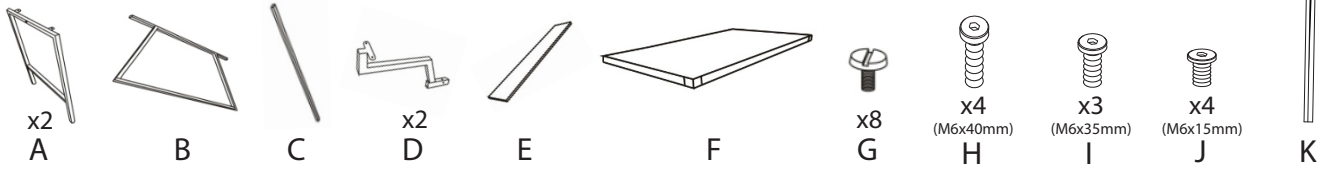

Gia Counter Table

Part # CT-GIA XXXX

19-0502

PARTS

Do not over tighten.
 Do not use power tools to assemble.